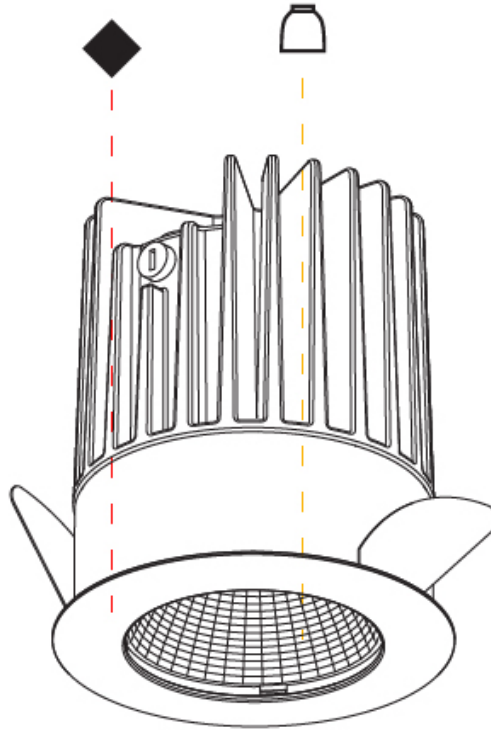

OIKO STANDARD RECESSED

A35714-

PROJECT

TYPE

SPECIFIER

QUANTITY

DATE